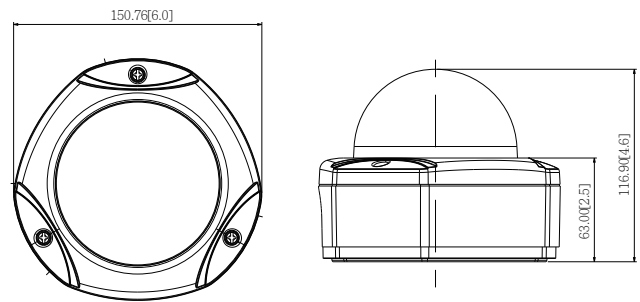

### PHOTO INDICATION

- 1 Reset Button
- 2 MicroSDHC/SDXC
- 3 Card Slot Ethernet Port

### DIMENSION DIAGRAM

Unit: mm [inch]

#### • General

Power Source / Consumption	PoE Class 2 (IEEE802.3af) / 4.8 W (IR on)
Weight	975 g (2.15 lb)
Dimensions (Ø x H)	150.76 mm x 116.9 mm (6" x 4.6")
Environmental Casing	Weatherproof (IP66 rated); Vandal proof (IK10 rated); Transparent dome cover
Mount Type	Surface, Pendant, Wall, Corner, Pole, Flush
Starting Temperature	-20°C ~ 50°C (-4°F ~ 122°F)
Operating Temperature	-40°C ~ 50°C (-40°F ~ 122°F)
Operating Humidity	10% ~ 85% RH
Approvals	CE (EN 55022 Class B, EN 55024), FCC (Part15 Subpart B Class B), IK10, IP66, NEMA 4X