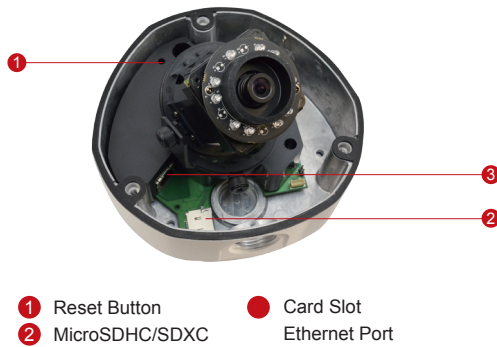

## 3MP Outdoor Dome with D/N, IR, Basic WDR, Vari-focal lens

- 3 Megapixel with 1080p
- Day and night with IR LED
- Vari-focal Lens with f2.8~12mm / F1.4
- Basic WDR (69 dB)
- 30 fps at 1920 x 1080
- Weatherproof (IP66) and Vandal Proof (IK10)

### PHOTO INDICATION

- 1 Reset Button
- 2 MicroSDHC/SDXC
- 3 Card Slot Ethernet Port

#### • Lens

Focal Length / Aperture	Vari-focal, f2.8 - 12 mm / F1.4
Iris	Fixed iris
Focus	Manual focus
Mount Type	Board Mount
Horizontal Viewing Angle	70.5° - 28.2°
Viewing Angle Adjustment	Pan: 0° - 350°; Tilt: 17° - 163°; Rotate: 0° - 350°

#### • General

Power Source / Consumption	PoE Class 2 (IEEE802.3af) / 4.8 W (IR on)
Weight	975 g (2.15 lb)
Dimensions (Ø x H)	150.76 mm x 116.9 mm (6" x 4.6")
Environmental Casing	Weatherproof (IP66 rated); Vandal proof (IK10 rated); Transparent dome cover
Mount Type	Surface, Pendant, Wall, Corner, Pole, Flush
Starting Temperature	-20°C ~ 50°C (-4°F ~ 122°F)
Operating Temperature	-40°C ~ 50°C (-40°F ~ 122°F)
Operating Humidity	10% ~ 85% RH
Approvals	CE (EN 55022 Class B, EN 55024), FCC (Part15 Subpart B Class B), IK10, IP66, NEMA 4X