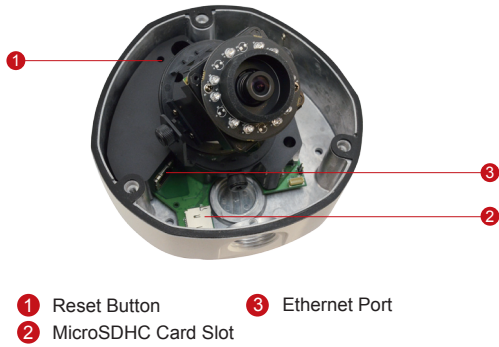

D81

1MP Outdoor Dome with D/N, IR, Vari-focal lens

- 1 Megapixel with 720p
- Day & Night with IR LED
- Vari-focal Lens with f2.8-12mm/ F1.4
- 30 fps at 1280 x 720
- Weatherproof (IP66) and Vandal Proof (IK10)

PHOTO INDICATION

DIMENSION DIAGRAM

Unit: mm [inch]

ACCESSORY OPTIONS

Dome Cover		
PDCX-1101		4-inch, smoke, vandal proof

Popular Mounting Solutions		
Surface	Accessories not required	
Wall	PMAX-0308	
Pendant	PMAX-0101 PMAX-0103	
Corner	PMAX-0101 PMAX-0303 PMAX-0402	
Pole	PMAX-0101 PMAX-0303 PMAX-0503	
Flush	PMAX-1003	

* For more mounting solutions, please refer to Project Planner on www.acti.com

PRODUCT SPECIFICATION**D81****• Device**

Device Type	Outdoor Dome Camera
Image Sensor	Progressive Scan CMOS
Sensor Size	1/4"
Day / Night	Yes
Superior Low Light Sensitivity	No
Minimum Illumination	Color: 0.1 lux at F2.0 (30 IRE, 2400°K); B/W: 0 lux (IR LED on)
Color to B/W switch	ISP based switch, configurable
Mechanical IR Cut Filter	Yes
IR Sensitivity Range	700~1100nm
IR LED	IR LED x 15 (850nm)
IR Working Distance	15 m (0 lux, 30 IRE, Gain 255, Auto shutter mode)
Electronic Shutter	1/5 ~ 1/2,000 sec (manual mode); 1/5 ~ 1/10,000 sec (auto mode)

• Interface

Local Storage	MicroSDHC/MicroSDXC memory card slot (card not included)
---------------	---

• General

Power Source / Consumption	PoE Class 2 (IEEE802.3af) / 3.84 W (IR on)
Weight	1015 g (2.24 lb)
Dimensions (Ø x H)	150.76 mm x 116.9 mm (6" x 4.6")
Environmental Casing	Weatherproof (IP66 rated); Vandal proof (IK10 rated); Transparent dome cover
Mount Type	Surface, Pendant, Wall, Corner, Pole, Flush
Starting Temperature	-20°C ~ 50°C (-4°F ~ 122°F)
Operating Temperature	-40°C ~ 50°C (-40°F ~ 122°F)
Operating Humidity	10% ~ 85% RH
Approvals	CE (EN 55022 Class B, EN 55024), FCC (Part15 Subpart B Class B), IK10, IP66, NEMA 4X