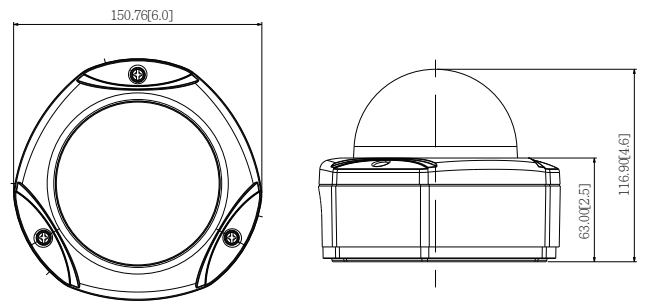

PHOTO INDICATION

DIMENSION DIAGRAM

Unit: mm [inch]

ACCESSORY OPTIONS

Dome Cover		
PDCX-1101		4-inch, smoke, vandal proof

Popular Mounting Solutions		
Surface	Accessories not required	
Wall	PMAX-0308	
Pendant	PMAX-0101 PMAX-0103	
Corner	PMAX-0101 PMAX-0303 PMAX-0402	
Pole	PMAX-0101 PMAX-0303 PMAX-0503	
Flush	PMAX-1003	

• Interface

Local Storage	MicroSDHC/MicroSDXC memory card slot (card not included)
---------------	---

• General

Power Source / Consumption	PoE Class 2 (IEEE802.3af) / 3.84 W (IR on)
Weight	1015 g (2.24 lb)
Dimensions (Ø x H)	150.76 mm x 116.9 mm (6" x 4.6")
Environmental Casing	Weatherproof (IP66 rated); Vandal proof (IK10 rated); Transparent dome cover
Mount Type	Surface, Pendant, Wall, Corner, Pole, Flush
Starting Temperature	-20°C ~ 50°C (-4°F ~ 122°F)
Operating Temperature	-40°C ~ 50°C (-40°F ~ 122°F)
Operating Humidity	10% ~ 85% RH
Approvals	CE (EN 55022 Class B, EN 55024), FCC (Part15 Subpart B Class B), IK10, IP66, NEMA 4X